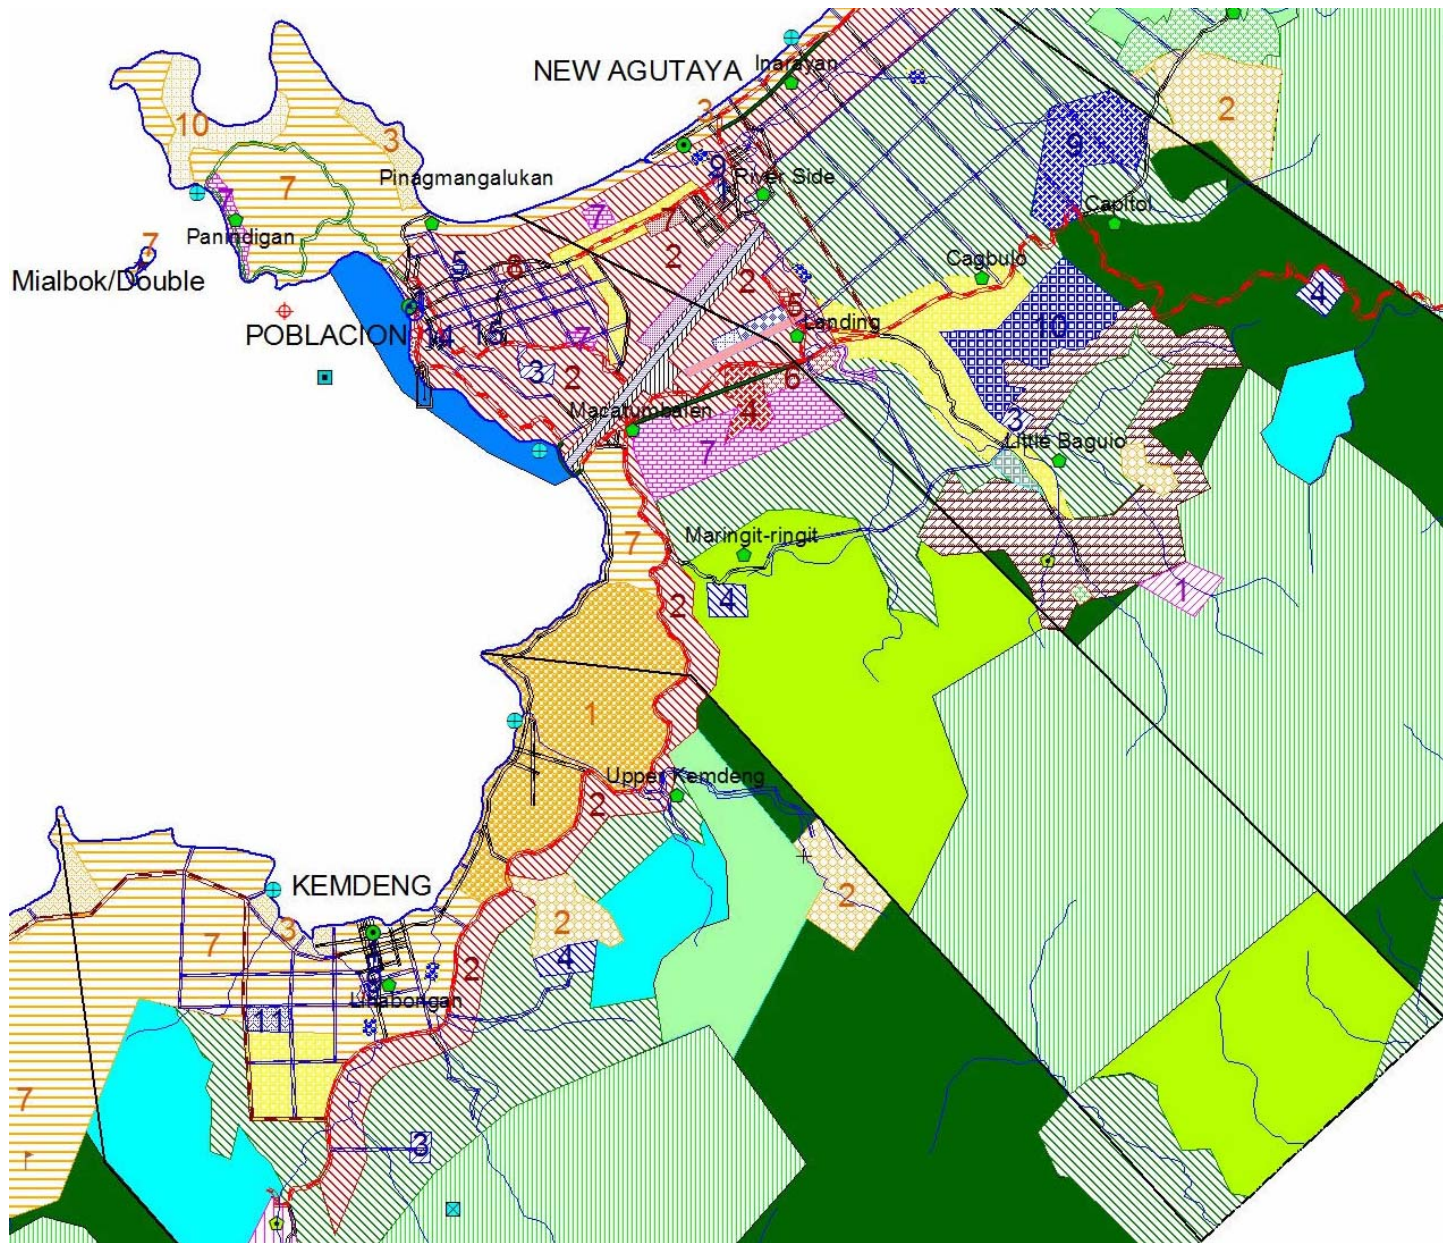

san manuel puerto princesa palawan map

Download san manuel puerto princesa palawan map

Nickname(s): The City in the Forest, [1] City of the Living God: Map of Palawan showing the location of Puerto Princesa

Puerto Princesa City Proper Hotels and Map. All areas map in Puerto Princesa City Philippines, location of Shopping Center, Railway, Hospital and more. Low Rates.

Culion Nature Island for Sale (Code: IS-9723) more info. Busuanga Kaba Kaba Resort Property for Sale (Code: CM-9585) more info. Puerto Princesa Babuyan Palawan House.